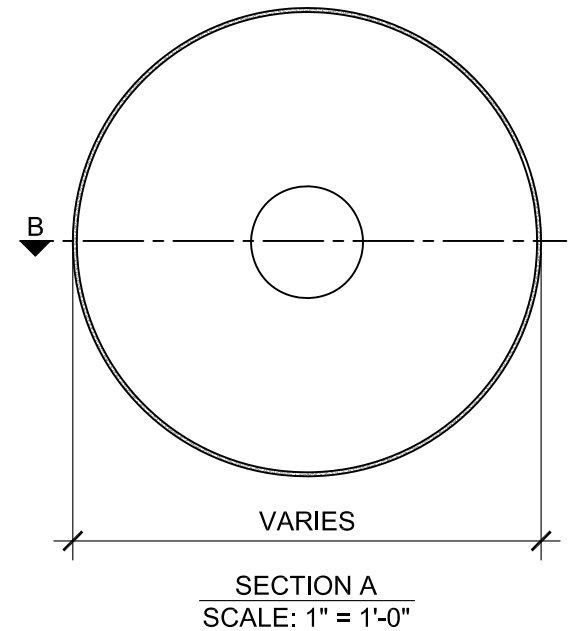

SIZE CHART

NAME	HEIGHT	WIDTH
SBSP 022.1	2'-0"	1'-4 3/4"
SBSP 022.2	2'-6"	1'-9"
SBSP 022.3	3'-0"	2'-1 1/8"
SBSP 022.4	3'-6"	2'-5 1/4"
SBSP 022.5	4'-0"	2'-9 1/2"

ALL RIGHTS RESERVED. THIS DRAWING IS PROPERTY OF STROMBERG ARCHITECTURAL PRODUCTS INC. AND MAY BE USED ONLY WHEN UTILIZING STROMBERG ARCH. PRODUCTS. STROMBERG GENERAL TERMS AND CONDITIONS APPLY AND ARE INCORPORATED HERE IN BY REFERENCE. THIS DETAIL MAY NOT APPLY TO ALL CONDITIONS AND CONSTRUCTION SITUATIONS.