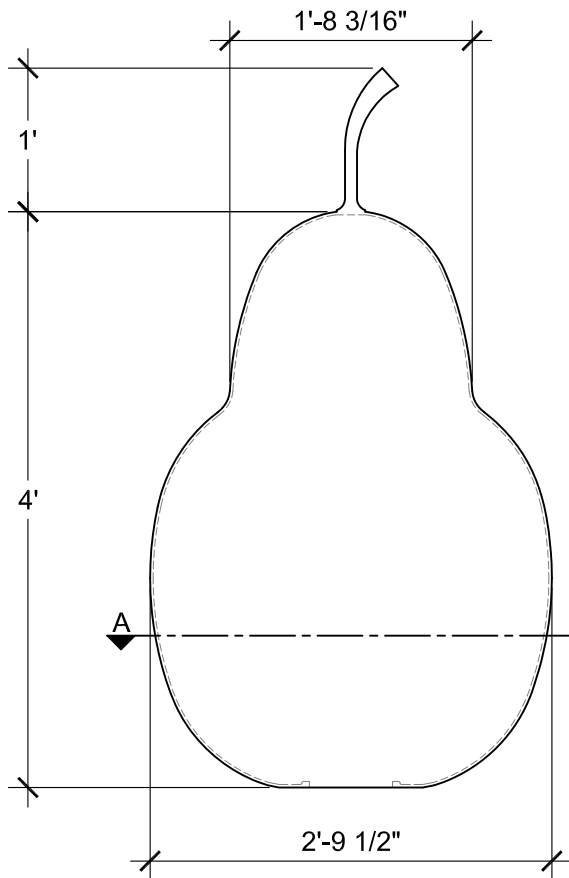

SIZE CHART

NAME	HEIGHT	WIDTH
SBSP 022.1	2'-0"	1'-4 3/4"
SBSP 022.2	2'-6"	1'-9"
SBSP 022.3	3'-0"	2'-1 1/8"
SBSP 022.4	3'-6"	2'-5 1/4"
SBSP 022.5	4'-0"	2'-9 1/2"

ALL RIGHTS RESERVED. THIS DRAWING IS PROPERTY OF STROMBERG ARCHITECTURAL PRODUCTS INC. AND MAY BE USED ONLY WHEN UTILIZING STROMBERG ARCH. PRODUCTS. STROMBERG GENERAL TERMS AND CONDITIONS APPLY AND ARE INCORPORATED HERE IN BY REFERENCE. THIS DETAIL MAY NOT APPLY TO ALL CONDITIONS AND CONSTRUCTION SITUATIONS.