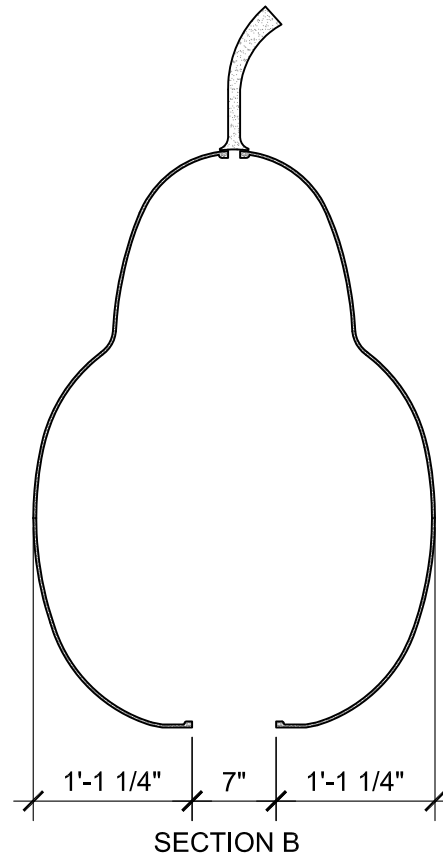

SIZE CHART

NAME	HEIGHT	WIDTH
SBSP 022.1	2'-0"	1'-4 3/4"
SBSP 022.2	2'-6"	1'-9"
SBSP 022.3	3'-0"	2'-1 1/8"
SBSP 022.4	3'-6"	2'-5 1/4"
SBSP 022.5	4'-0"	2'-9 1/2"

ALL RIGHTS RESERVED. THIS DRAWING IS PROPERTY OF STROMBERG ARCHITECTURAL PRODUCTS INC. AND MAY BE USED ONLY WHEN UTILIZING STROMBERG ARCH. PRODUCTS. STROMBERG GENERAL TERMS AND CONDITIONS APPLY AND ARE INCORPORATED HERE IN BY REFERENCE. THIS DETAIL MAY NOT APPLY TO ALL CONDITIONS AND CONSTRUCTION SITUATIONS.