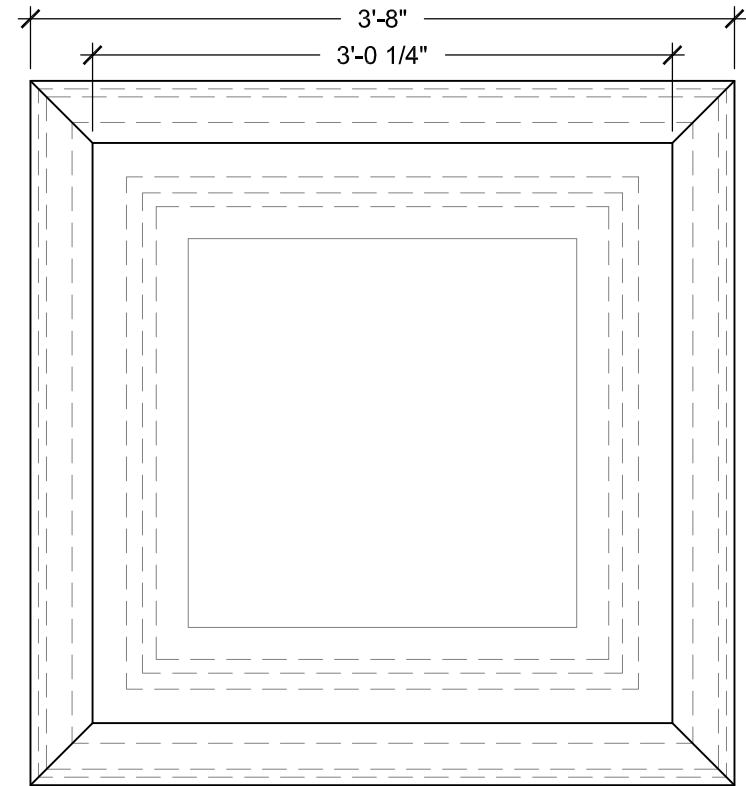

# SIZE CHART

NAME	HEIGHT	WIDTH
SBSP 043.1	2'-0"	2'-5"
SBSP 043.2	2'-6"	3'-0"
SBSP 043.3	3'-0"	3'-8"
SBSP 043.4	3'-6"	4'-3"
SBSP 043.5	4'-0"	4'-10"

ALL RIGHTS RESERVED. THIS DRAWING IS PROPERTY OF STROMBERG ARCHITECTURAL PRODUCTS INC. AND MAY BE USED ONLY WHEN UTILIZING STROMBERG ARCH. PRODUCTS.  
STROMBERG GENERAL TERMS AND CONDITIONS APPLY AND ARE INCORPORATED HERE IN BY REFERENCE.  
THIS DETAIL MAY NOT APPLY TO ALL CONDITIONS AND CONSTRUCTION SITUATIONS.