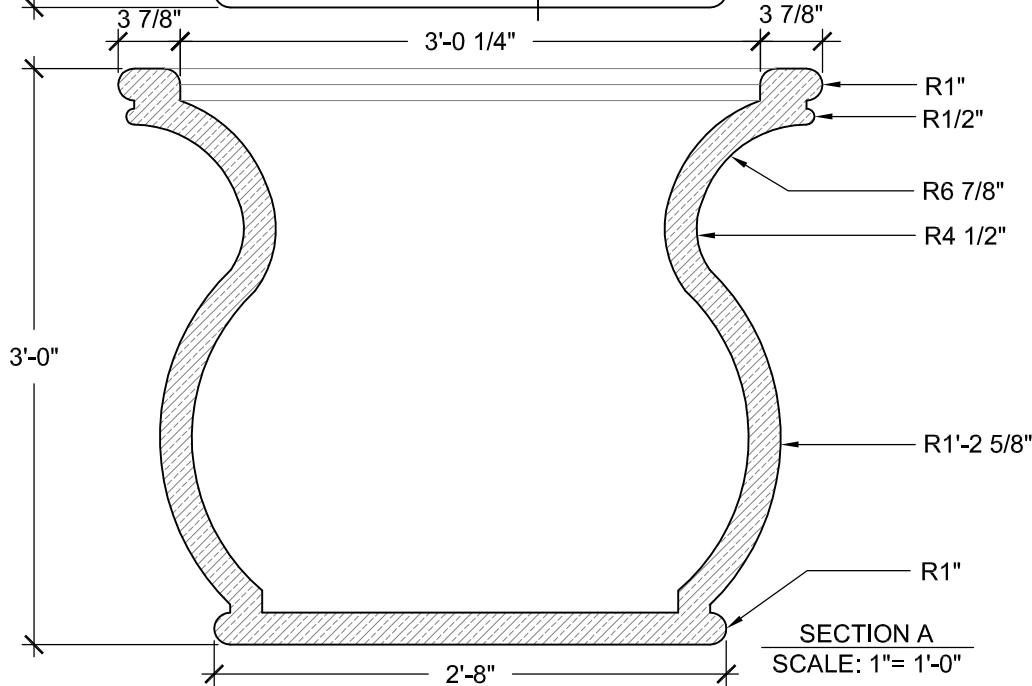

# SIZE CHART

NAME	HEIGHT	WIDTH
SBSP 043.1	2'-0"	2'-5"
SBSP 043.2	2'-6"	3'-0"
SBSP 043.3	3'-0"	3'-8"
SBSP 043.4	3'-6"	4'-3"
SBSP 043.5	4'-0"	4'-10"

ALL RIGHTS RESERVED. THIS DRAWING IS PROPERTY OF STROMBERG ARCHITECTURAL PRODUCTS INC. AND MAY BE USED ONLY WHEN UTILIZING STROMBERG ARCH. PRODUCTS.  
STROMBERG GENERAL TERMS AND CONDITIONS APPLY AND ARE INCORPORATED HERE IN BY REFERENCE.  
THIS DETAIL MAY NOT APPLY TO ALL CONDITIONS AND CONSTRUCTION SITUATIONS.