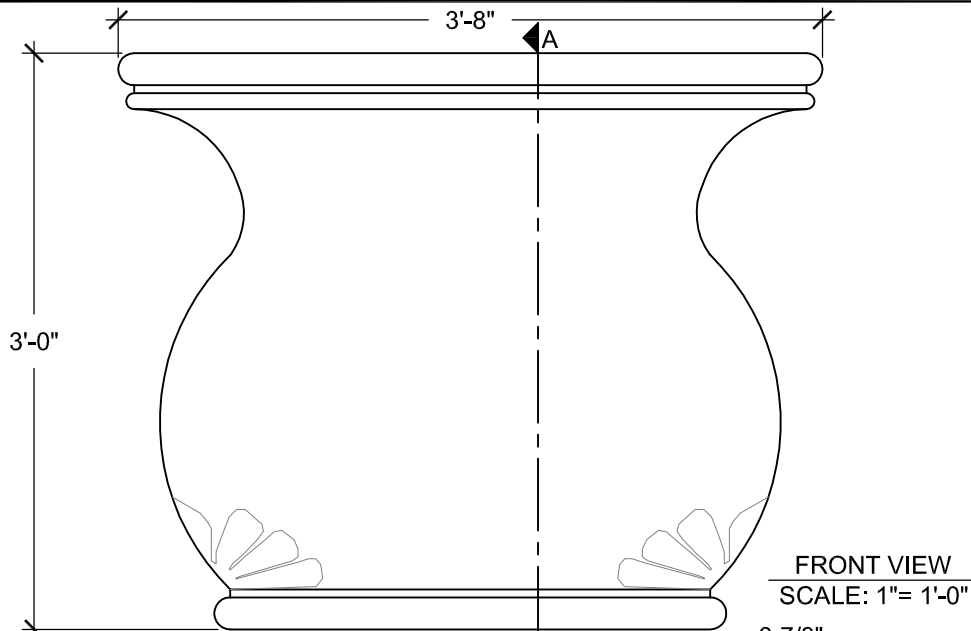

# SIZE CHART

NAME	HEIGHT	WIDTH
SBSP 043.1	2'-0"	2'-5"
SBSP 043.2	2'-6"	3'-0"
SBSP 043.3	3'-0"	3'-8"
SBSP 043.4	3'-6"	4'-3"
SBSP 043.5	4'-0"	4'-10"

ALL RIGHTS RESERVED. THIS DRAWING IS PROPERTY OF STROMBERG ARCHITECTURAL PRODUCTS INC. AND MAY BE USED ONLY WHEN UTILIZING STROMBERG ARCH. PRODUCTS.  
STROMBERG GENERAL TERMS AND CONDITIONS APPLY AND ARE INCORPORATED HERE IN BY REFERENCE.  
THIS DETAIL MAY NOT APPLY TO ALL CONDITIONS AND CONSTRUCTION SITUATIONS.