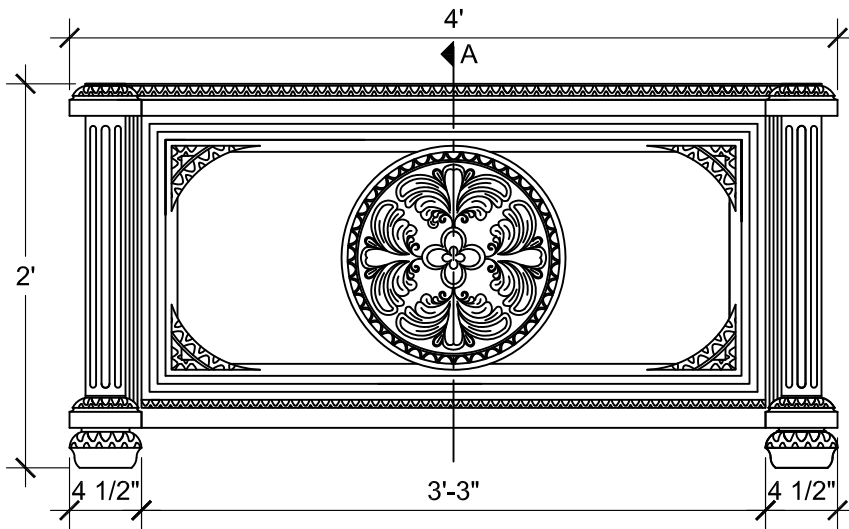

TOP VIEW
SCALE: 1"= 1'-0"

SIZE CHART		
NAME	HEIGHT	WIDTH
SBSP 076.1	2'-0"	4'-0"
SBSP 076.2	2'-6"	5'-0"
SBSP 076.3	3'-0"	6'-0"
SBSP 076.4	3'-6"	7'-0"
SBSP 076.5	4'-0"	8'-0"

FRONT VIEW
SCALE: 1"= 1'-0"

SECTION A
SCALE: 1"= 1'-0"