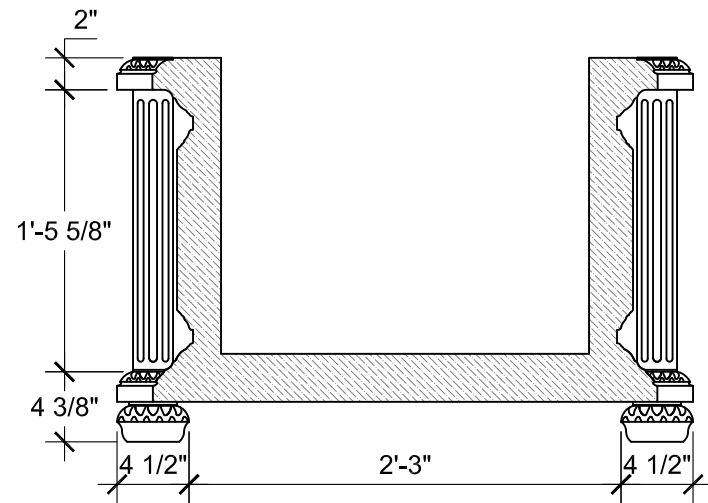

TOP VIEW
SCALE: 1"= 1'-0"

SIZE CHART		
NAME	HEIGHT	WIDTH
SBSP 076.1	2'-0"	4'-0"
SBSP 076.2	2'-6"	5'-0"
SBSP 076.3	3'-0"	6'-0"
SBSP 076.4	3'-6"	7'-0"
SBSP 076.5	4'-0"	8'-0"

FRONT VIEW
SCALE: 1"= 1'-0"

SECTION A
SCALE: 1"= 1'-0"