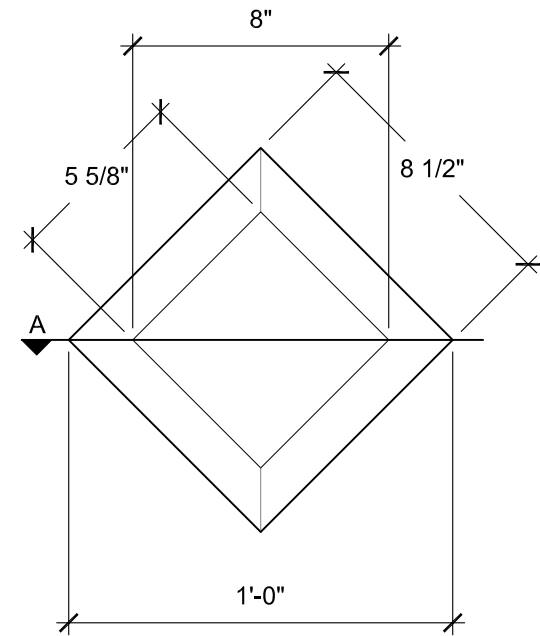

FRONT VIEW
SCALE: 1 1/2" = 1'-0"

SECTION A
SCALE: 1 1/2" = 1'-0"

TOP VIEW
SCALE: 2" = 1'-0"

SIZE CHART

NAME	HEIGHT	WIDTH
SBSP 131.1	2'-0"	0'-8"
SBSP 131.2	2'-6"	0'-10"
SBSP 131.3	3'-0"	1'-0"
SBSP 131.4	3'-6"	1'-2"
SBSP 131.5	4'-0"	1'-4"