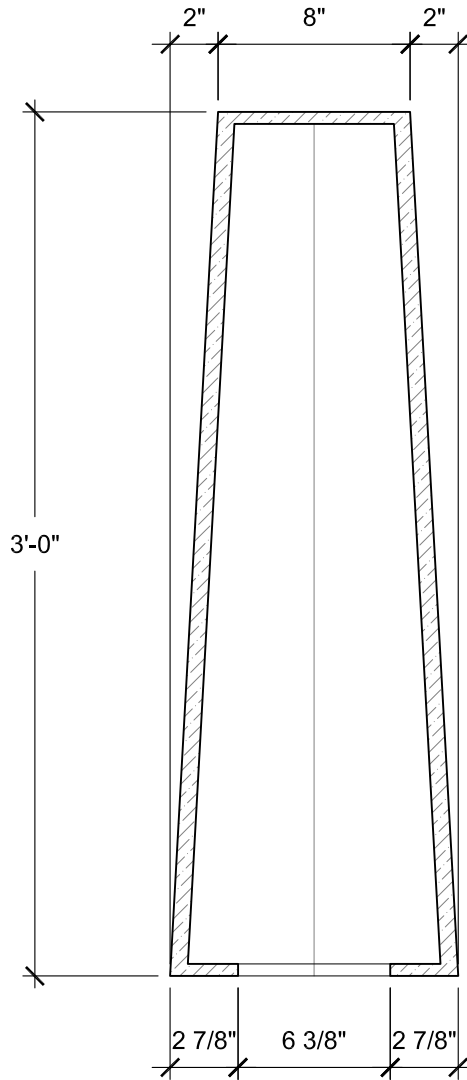

FRONT VIEW
SCALE: 1 1/2" = 1'-0"

SECTION A
SCALE: 1 1/2" = 1'-0"

TOP VIEW
SCALE: 2" = 1'-0"

SIZE CHART

NAME	HEIGHT	WIDTH
SBSP 131.1	2'-0"	0'-8"
SBSP 131.2	2'-6"	0'-10"
SBSP 131.3	3'-0"	1'-0"
SBSP 131.4	3'-6"	1'-2"
SBSP 131.5	4'-0"	1'-4"