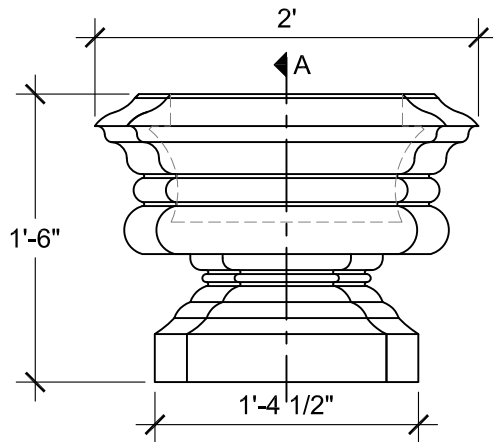

TOP VIEW
SCALE: 1"= 1'-0"

SIZE CHART		
NAME	HEIGHT	WIDTH
SBSP 136.1	1'-6"	2'-0"
SBSP 136.2	2'-0"	2'-8"
SBSP 136.3	2'-6"	3'-4"
SBSP 136.4	3'-0"	4'-0"
SBSP 136.5	3'-6"	4'-8"

FRONT VIEW
SCALE: 1"= 1'-0"

SECTION A
SCALE: 1"= 1'-0"