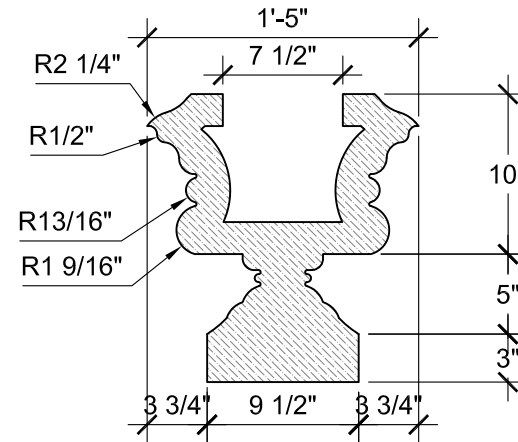

TOP VIEW
SCALE: 1"= 1'-0"

SIZE CHART		
NAME	HEIGHT	WIDTH
SBSP 136.1	1'-6"	2'-0"
SBSP 136.2	2'-0"	2'-8"
SBSP 136.3	2'-6"	3'-4"
SBSP 136.4	3'-0"	4'-0"
SBSP 136.5	3'-6"	4'-8"

FRONT VIEW
SCALE: 1"= 1'-0"

SECTION A
SCALE: 1"= 1'-0"